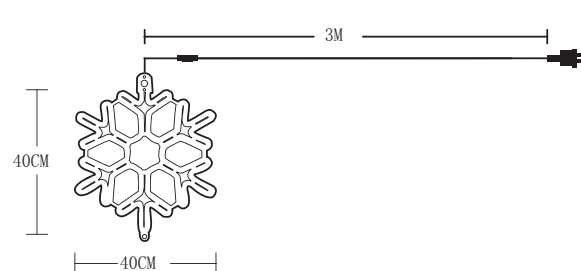

Use Manual English

Product composition:

Specification:

Size: 40cm
Cable: 3 M
Light Color: White/Warm
Voltage: 31V

Package:

1* Snowflake Lamp
1* User Manual

Description:

01

Installation:

Note:

02