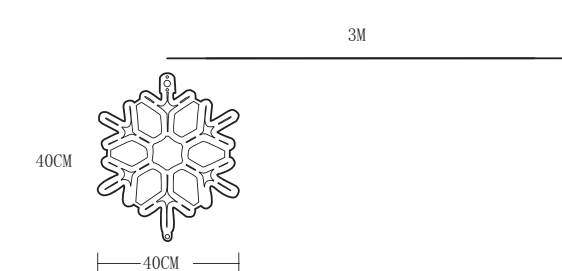

Manuel utilisateur le français

Composition du produit:

Spécification:

Taille: 40cm
Câble: 3 M
Lumière Couleur: blanc / chaud
Tension: 31V

Package:

La description:

05

Installation:

Remarque:

06