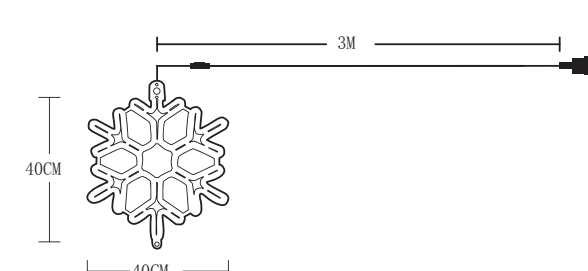

Manual de uso Español

Composición del producto

Especificación:

Tamaño: 40cm
Cable: 3 M
Ligero Color: Blanco/Cálido
Voltaje: 31V

Contenido del paquete:

1* Lámpara de copo de nieve
1* Manual de usuario

Descripción:

09

Instalación:

Nota:

10