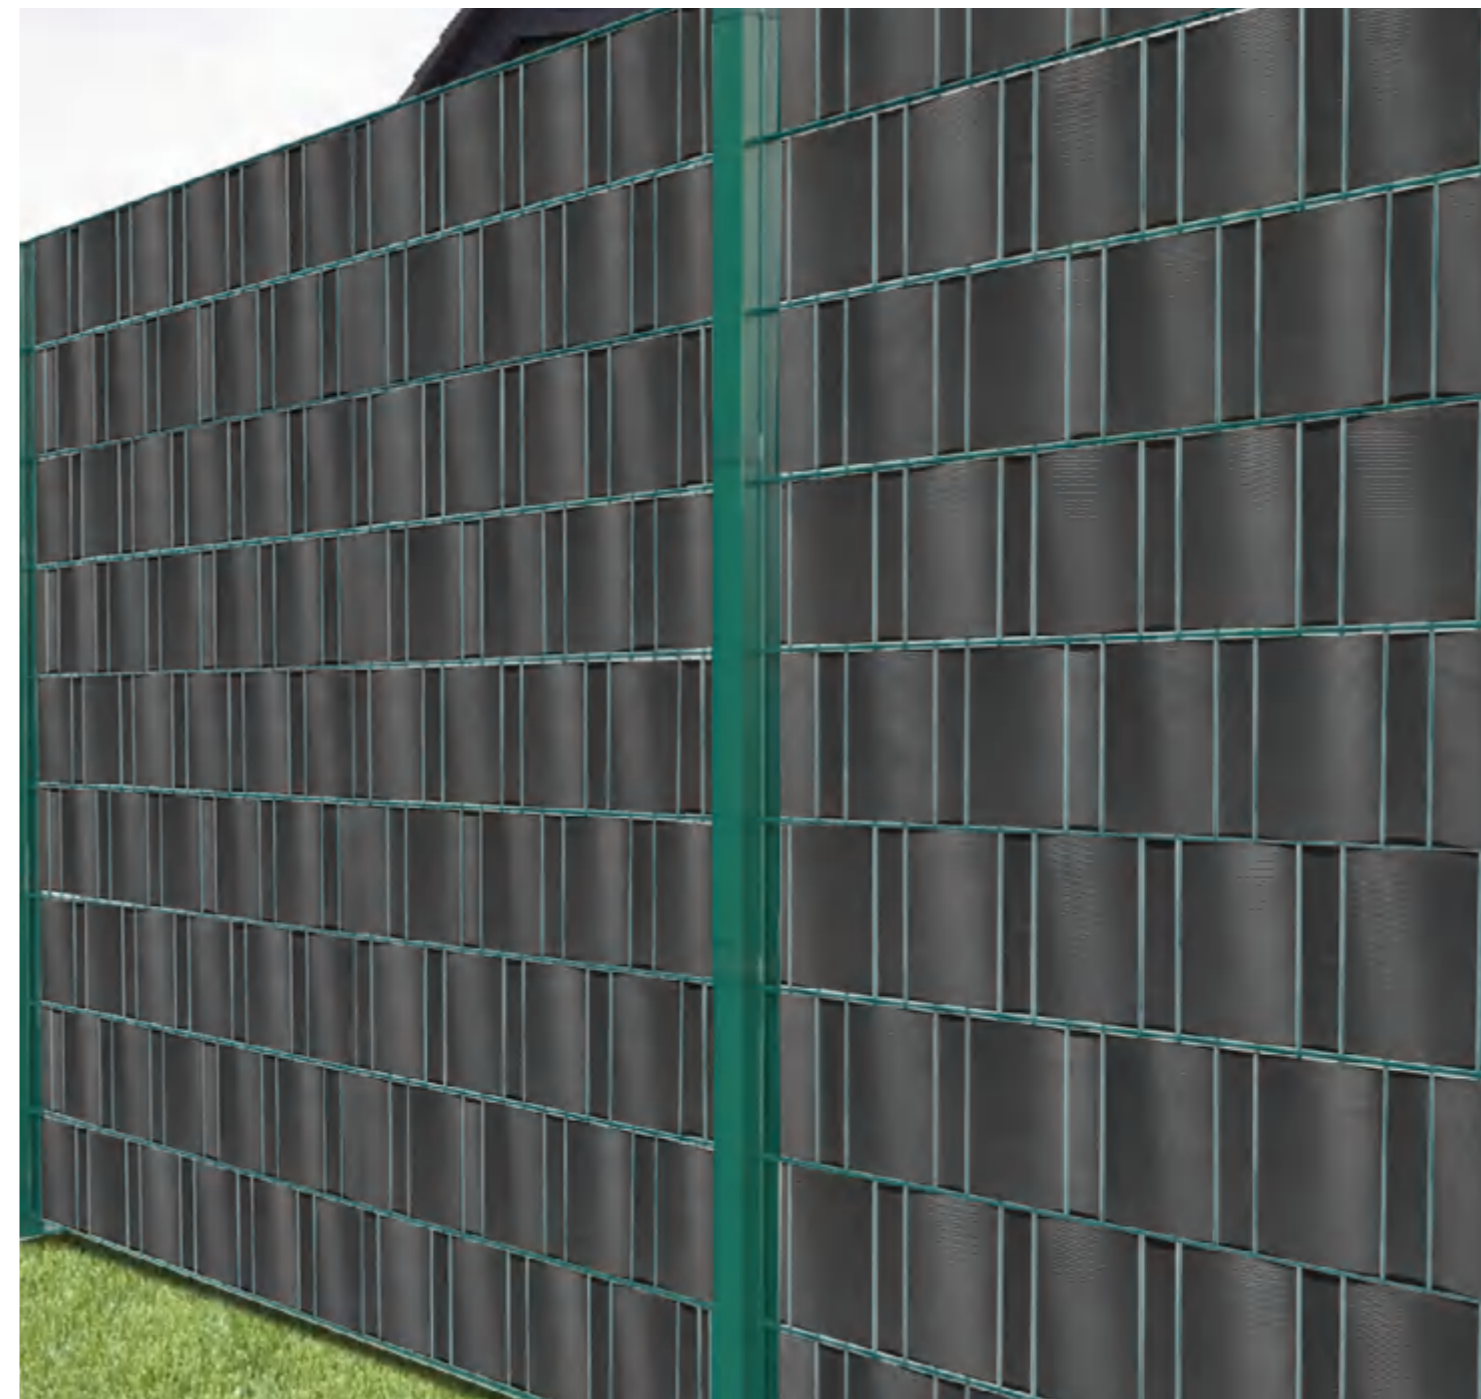

Product No.	Material	Color	DiMensions	Net Weight	Gross Weight	Package DiMensions
35310DG	PVC	Dark grey	19x252.5CM 10PCS/pack	6.4KG	6.6KG	26x26x20.5CM
35310GN	PVC	Green	19x252.5CM 10PCS/pack	6.4KG	6.6KG	26x26x20.5CM
35310LG	PVC	Light grey	19x252.5CM 10PCS/pack	6.4KG	6.6KG	26x26x20.5CM

Product No.	Quantity per Carton	Carton DiMensions	Carton Net Weight	Carton Gross Weight	PCS/20GP	PCS/40HQ
35310DG	1PC	26x26x20.5CM	6.4KG	6.6KG	2250PCS	4643PCS
35310GN	1PC	26x26x20.5CM	6.4KG	6.6KG	2250PCS	4643PCS
35310LG	1PC	26x26x20.5CM	6.4KG	6.6KG	2250PCS	4643PCS