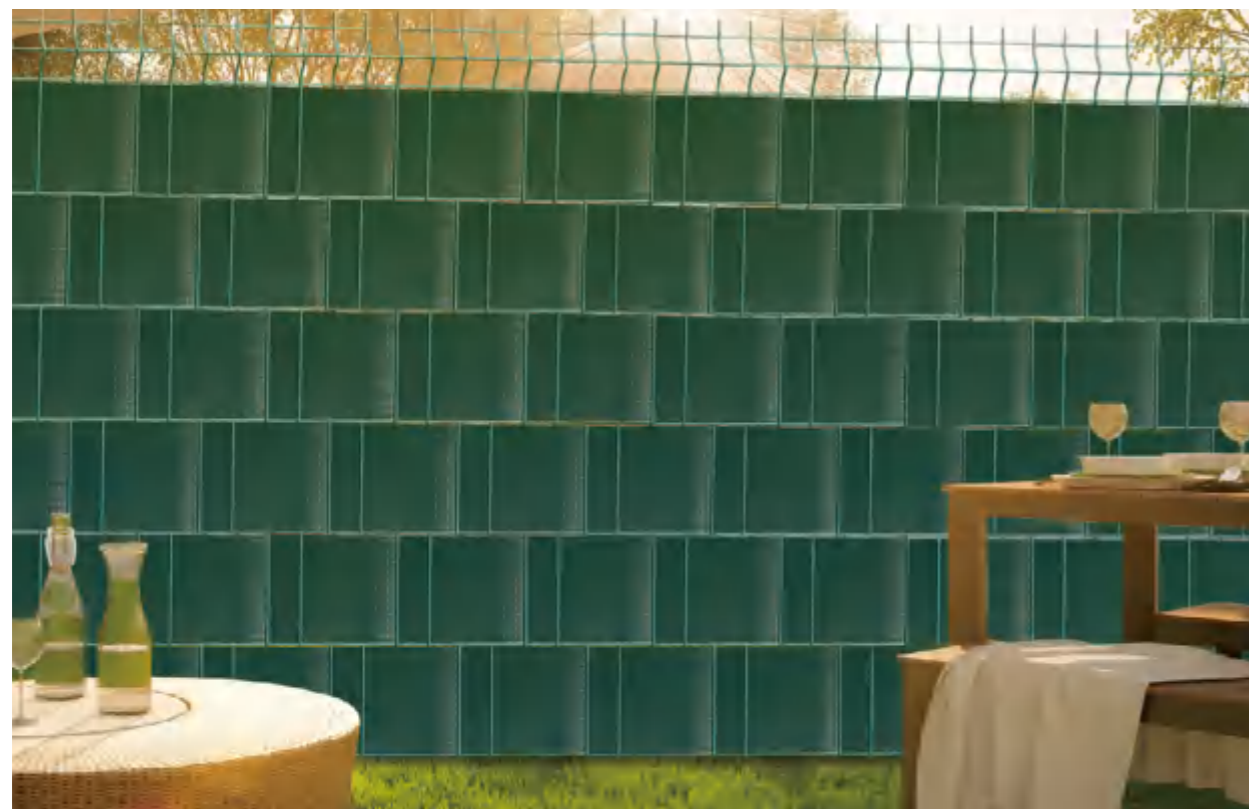

Privacy Strips

Dark grey

Green

Light grey

Product No.	Material	Color	DiMensions	Accessories	Net Weight	Gross Weight	Package DiMensions
3519507	PVC	Dark grey	0.19x50M	Fastening clips	4.75KG	5KG	18.6x18.6x20.5CM
3519506	PVC	Green	0.19x50M	Fastening clips	4.75KG	5KG	18.6x18.6x20.5CM
351195070W	PVC	Light grey	0.19x50M	Fastening clips	4.75KG	5KG	18.6x18.6x20.5CM
351193571S	PVC	Dark grey	0.19x35M	Fastening clips	3.45KG	3.7KG	16.5x16.5x20CM
351193561S	PVC	Green	0.19x35M	Fastening clips	3.45KG	3.7KG	16.5x16.5x20CM
351193570S	PVC	Light grey	0.19x35M	Fastening clips	3.45KG	3.7KG	16.5x16.5x20CM