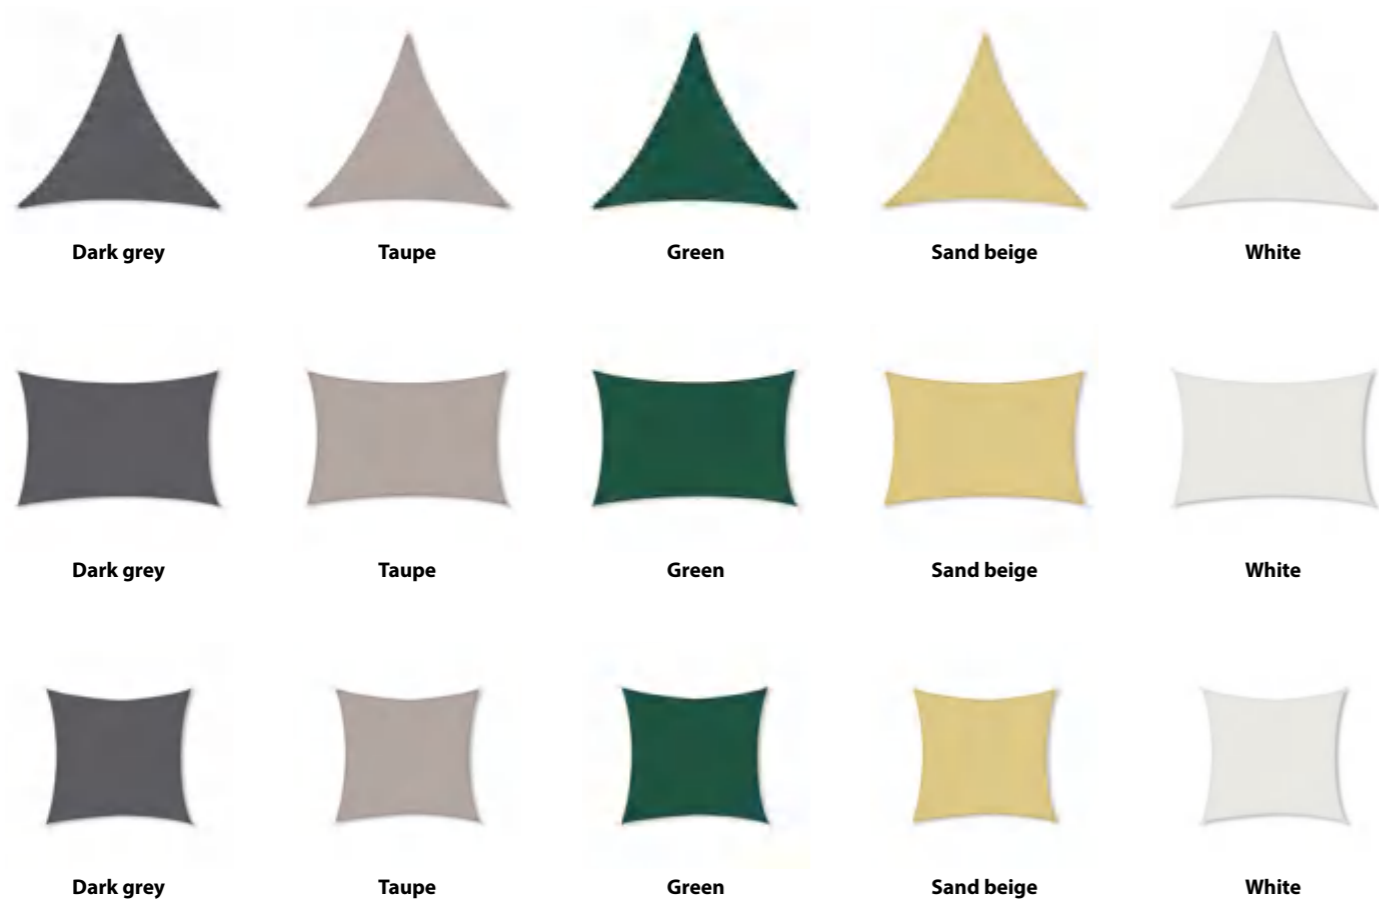

Product No.	Material	Waterproof/Non-waterproof	Color	DiMensions	Accessories	Net Weight	Gross Weight	Package DiMensions
36367	Polyester	Waterproof	Dark grey	3x4M	Rope	2.4KG	2.5KG	35x27x7CM
36237	Polyester	Waterproof	Dark grey	2x3M	Rope	1.3KG	1.46KG	35x27x3CM
36733	Polyester	Waterproof	Dark grey	3x3x3M	Rope	1KG	1.1KG	35x27x3CM
36745	Polyester	Waterproof	Dark grey	4x5M	Rope	3.7KG	3.8KG	35x27x10CM
36337	Polyester	Waterproof	Dark grey	3x3M	Rope	1.85KG	1.95KG	35x27x7CM
36735	Polyester	Waterproof	Dark grey	3x5M	Rope	2.8KG	2.9KG	35x27x7CM
36724	Polyester	Waterproof	Dark grey	2x4M	Rope	1.6KG	1.7KG	35x27x5CM
367555	Polyester	Waterproof	Dark grey	5x5x5M	Rope	2.1KG	2.2KG	35x27x7CM
3673636	Polyester	Waterproof	Dark grey	3.6x3.6M	Rope	2.49KG	2.59KG	35x27x7CM

Product No.	Quantity per Carton	Carton DiMensions	Carton Net Weight	Carton Gross Weight	PCS/20GP	PCS/40HQ
36367	8PCS	58x36x25CM	19.2KG	20.1KG	4832PCS	9968PCS
36237	14PCS	58x36x25CM	18.2KG	19.1KG	8456PCS	17444PCS
36733	20PCS	58x36x31CM	20KG	21KG	9740CS	20100PCS
36745	5PCS	38x35x35CM	18.5KG	19.4KG	3385PCS	6985PCS
36337	10PCS	58x36x25CM	18.5KG	19.4KG	6040PCS	12460PCS
36735	7PCS	53x36x30CM	19.6KG	20.5KG	3857PCS	7952PCS
36724	10PCS	58x36x25CM	16KG	17KG	6040PCS	12460PCS
367555	9PCS	53x36x30CM	18.9KG	20KG	4959PCS	10224PCS
3673636	8PCS	58x36x31CM	19.9KG	21KG	3896PCS	8040PCS